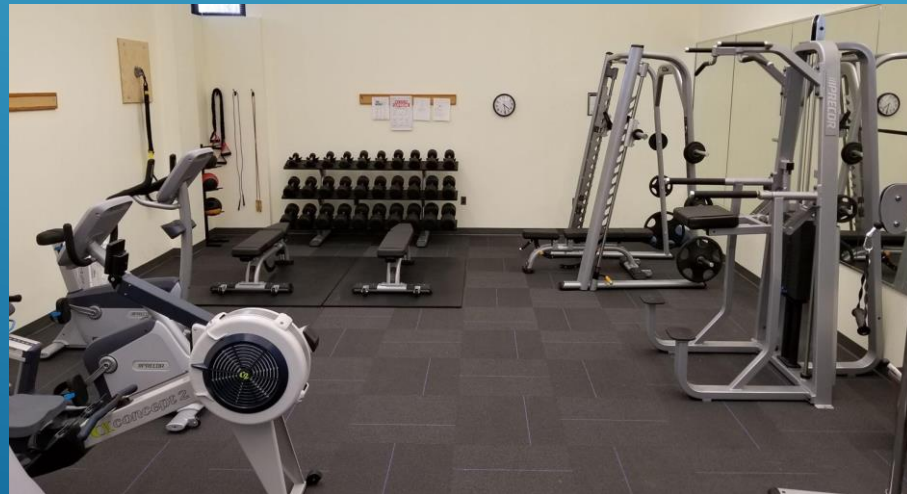

McCall Athletic Association

Recreation and Sporting Clubs for all Exelon/Constellation Employees

Board of Directors
Athletic Association
Fitness Centers
Recreation/Clubs
McCall Golf Club
Grille & Clubhouse
Events
Golf